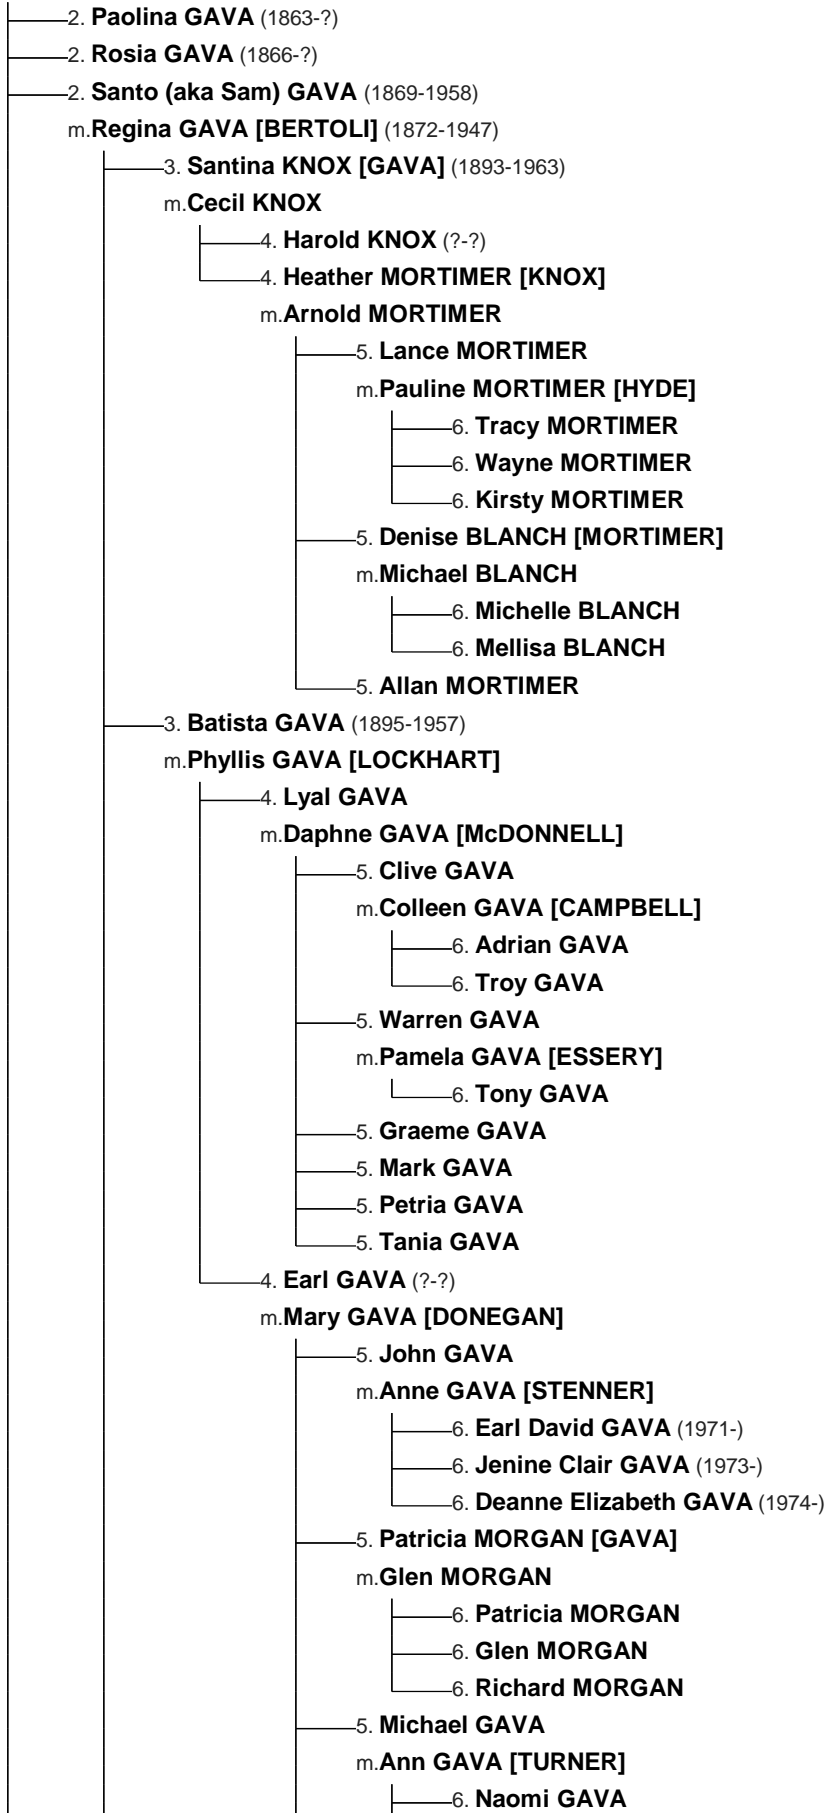

# Descendants of: Santa Maria GAVA [PECHETTI]

1. **Santa Maria GAVA [PECHETTI]** (1842-1901)

m.**Giovanni GAVA** (1833-1880)

**Descendants of:  
Santa Maria GAVA [PECHETTI]**

**Descendants of:  
Santa Maria GAVA [PECHETTI]**

**Descendants of:  
Santa Maria GAVA [PECHETTI]**

**Descendants of:  
Santa Maria GAVA [PECHETTI]**