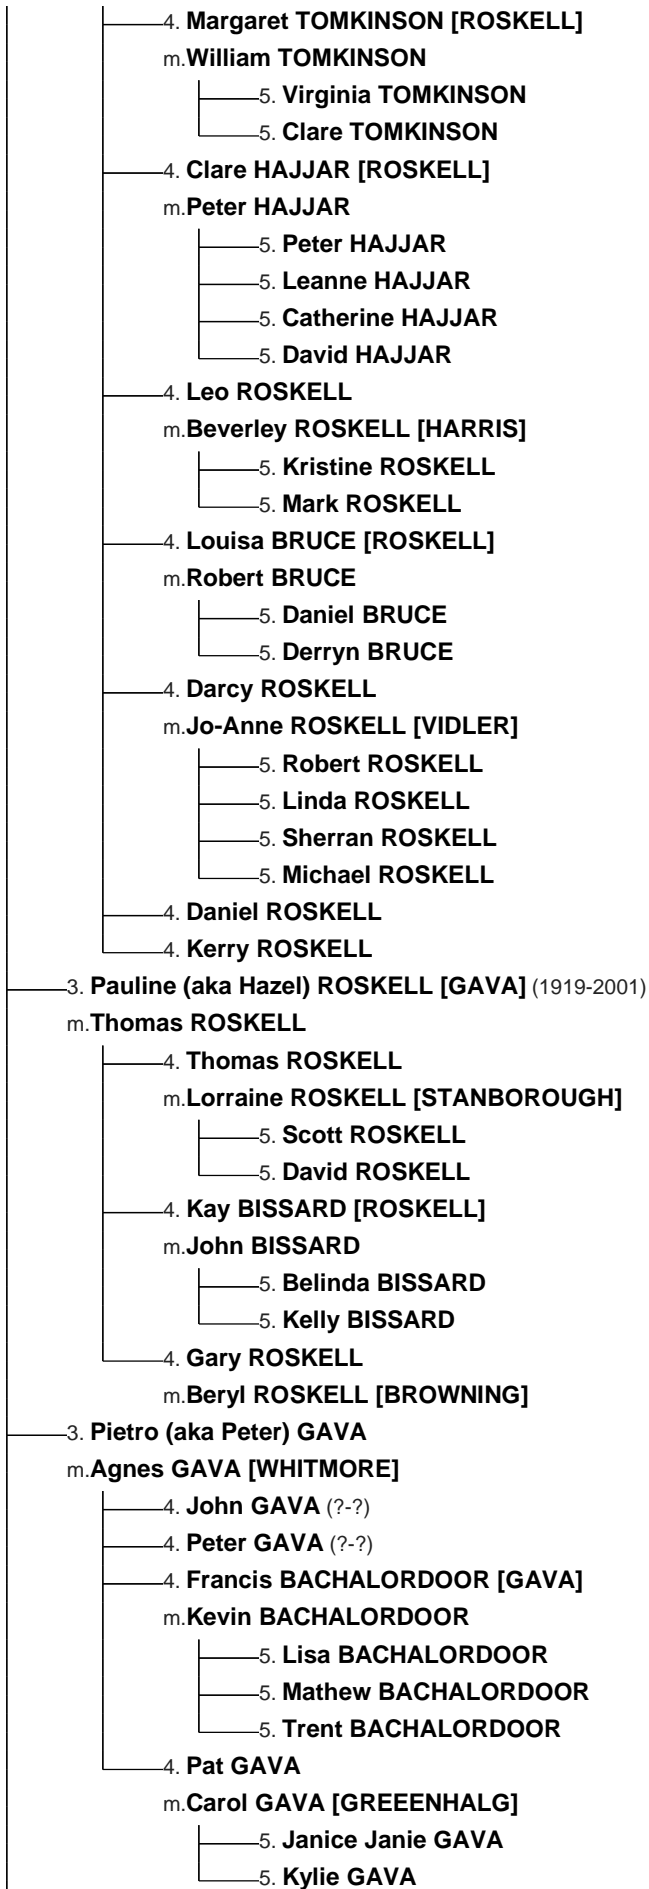

# Descendants of: Santa Maria GAVA [PECHETTI]

1. **Santa Maria GAVA [PECHETTI]** (1842-1901)

m.**Giovanni GAVA** (1833-1880)

**Descendants of:  
Santa Maria GAVA [PECHETTI]**

**Descendants of:  
Santa Maria GAVA [PECHETTI]**

**Descendants of:  
Santa Maria GAVA [PECHETTI]**

**Descendants of:  
Santa Maria GAVA [PECHETTI]**