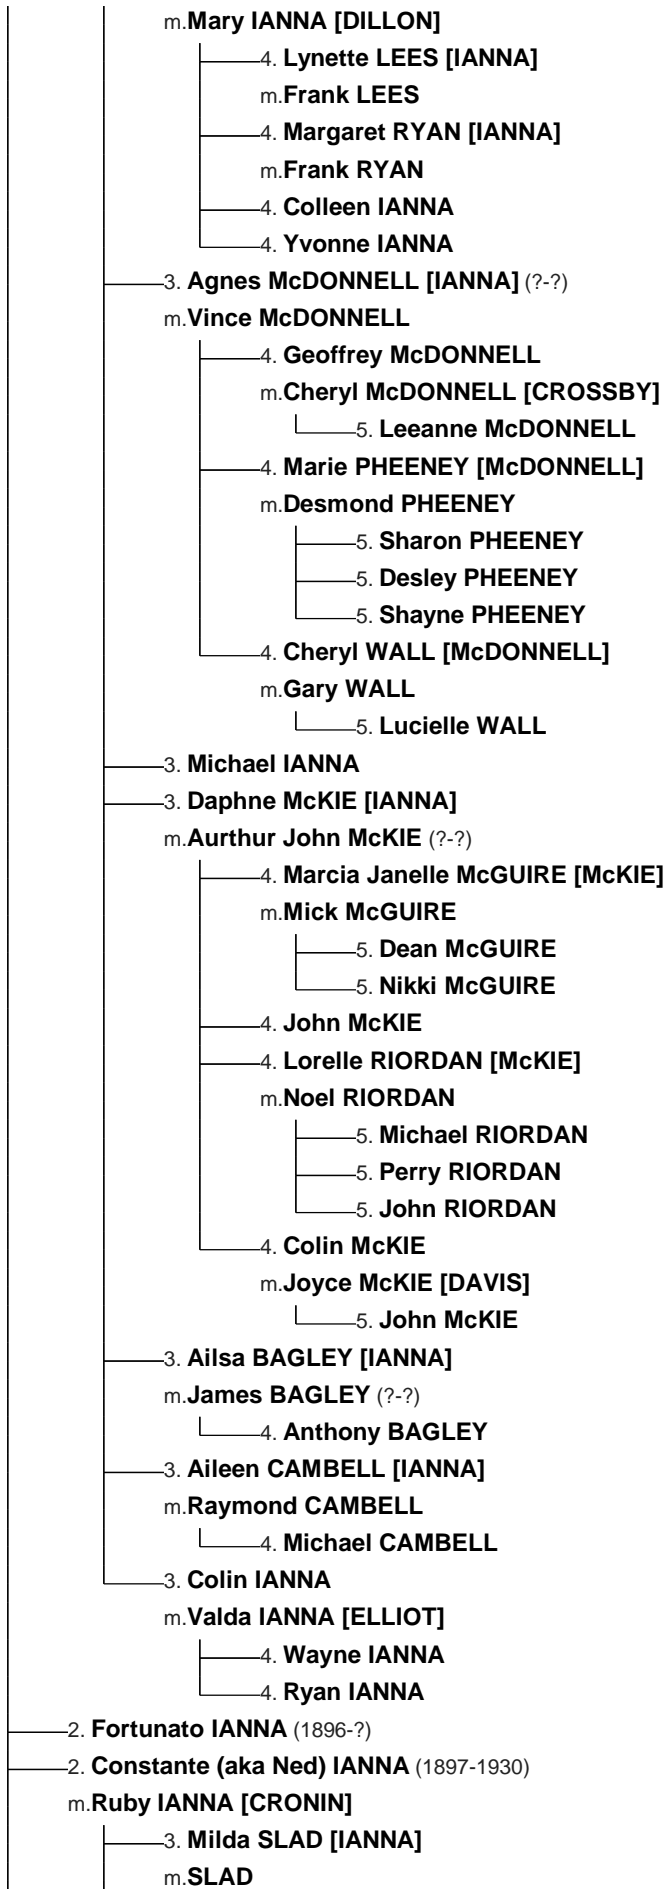

**Descendants of:
Constante IANNA**