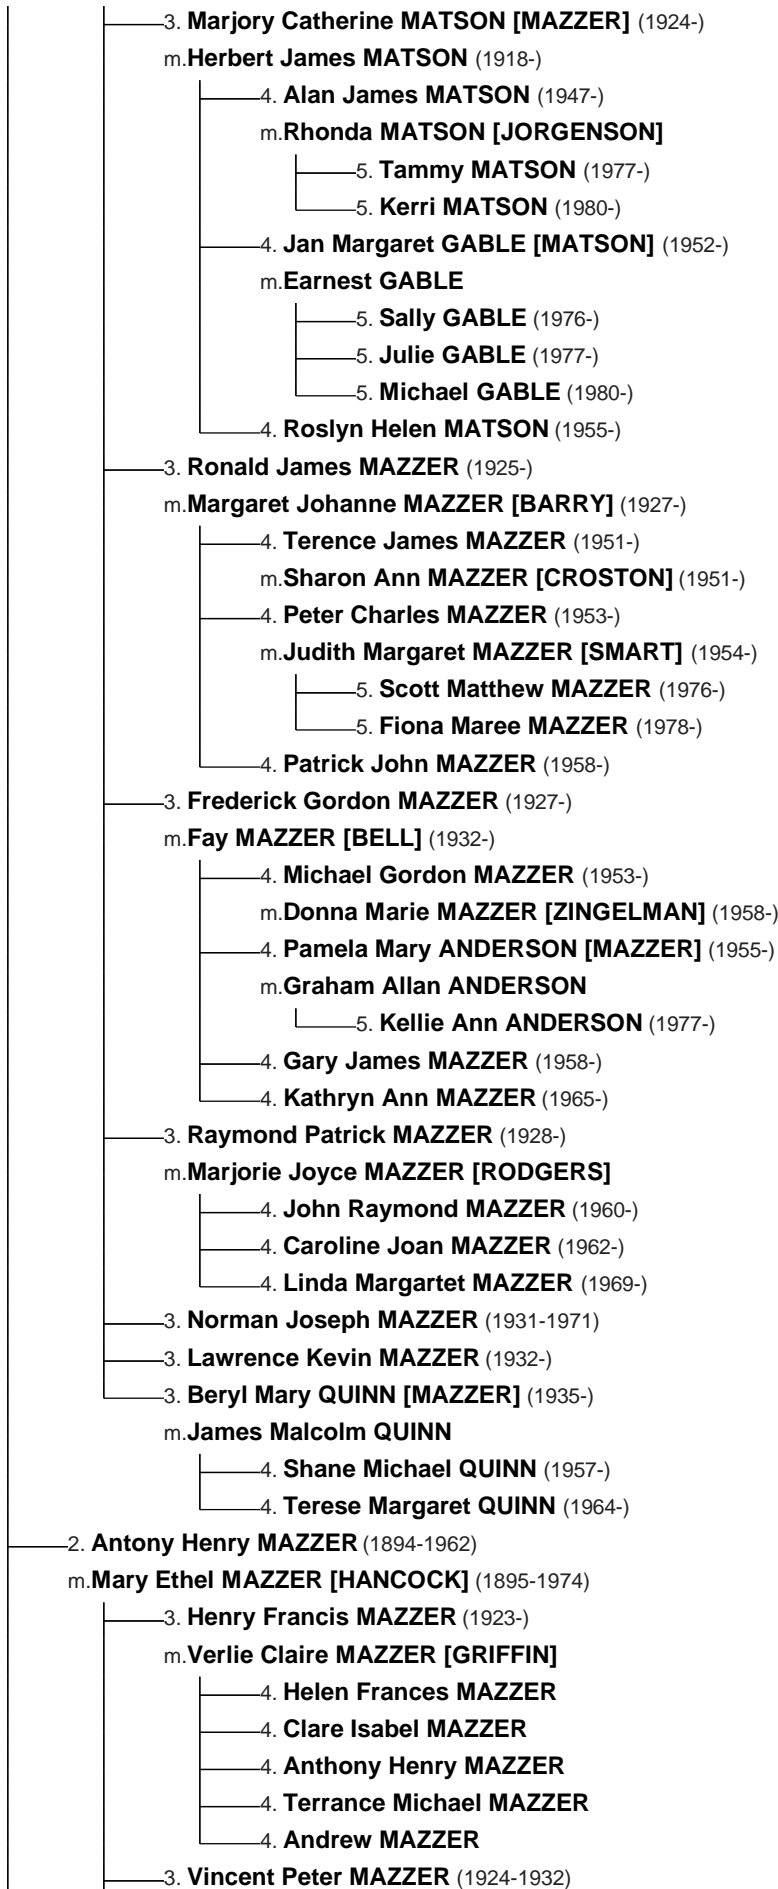

**Descendants of:
Pietro (aka Peter) MAZZER**