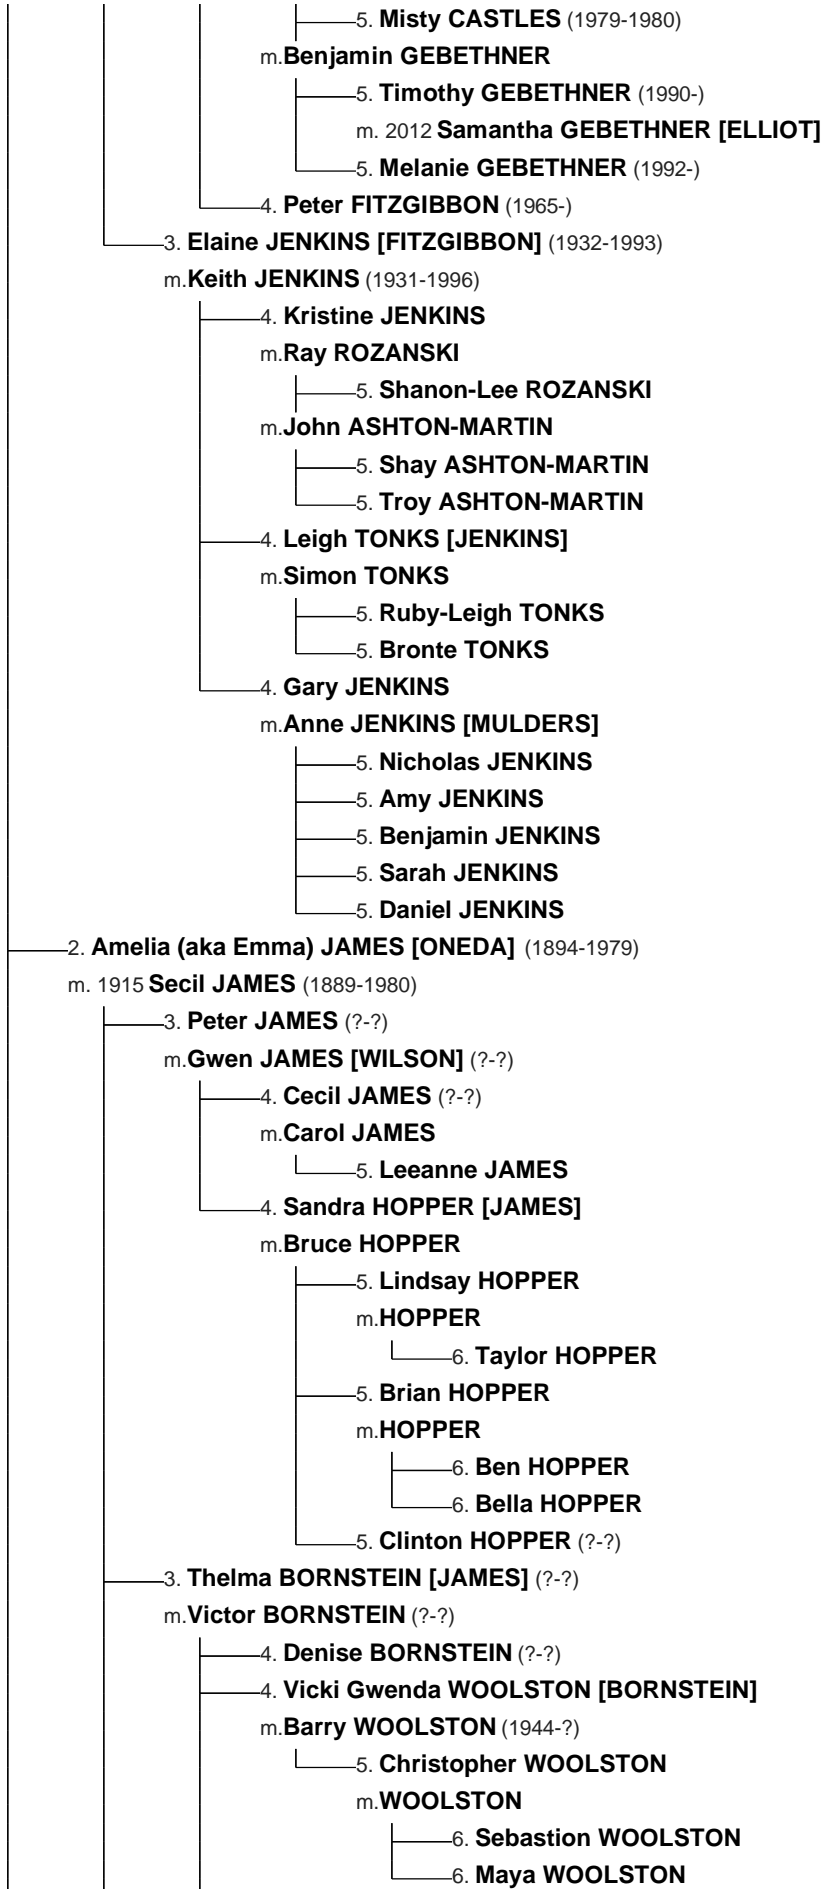

**Descendants of:
Battista ONEDA**